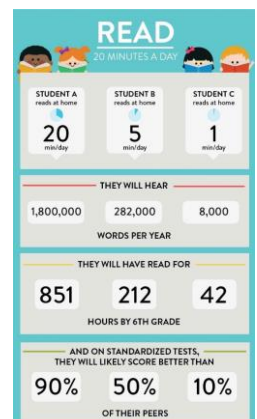

New Reading Books

We have been very lucky to have bought over 500 new reading books. As you will know, this has been a great expense for our school. We would really appreciate it if you could make sure that your child is looking after their reading books and ensuring these are kept clean, dry and safe when at home so that they remain in pristine condition. Please also avoid placing water bottles into book bags as we have had many books ruined by leaking bottles. Please can we also take this opportunity to remind you to read with your child every night. We are seeing some children make rapid progress in Reading and this has been a result of constant practise to develop fluency.